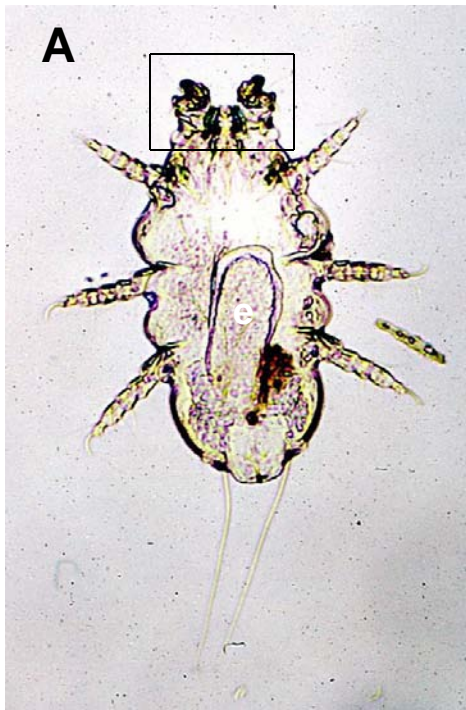

*Myobia musculi*, female. Note finely striated body, 1<sup>st</sup> pair of legs modified for grasping hairs of host, and long posterior setae characteristic of “myobid” mites. Legend: 1<sup>st</sup>, first leg; e, egg.

*Myobia musculi*, female. Box in A enlarged in B.  
Legend: 1<sup>st</sup>, first pair of legs modified for grasping hairs of host;  
h, hypostome;  
e, egg; p, palp.