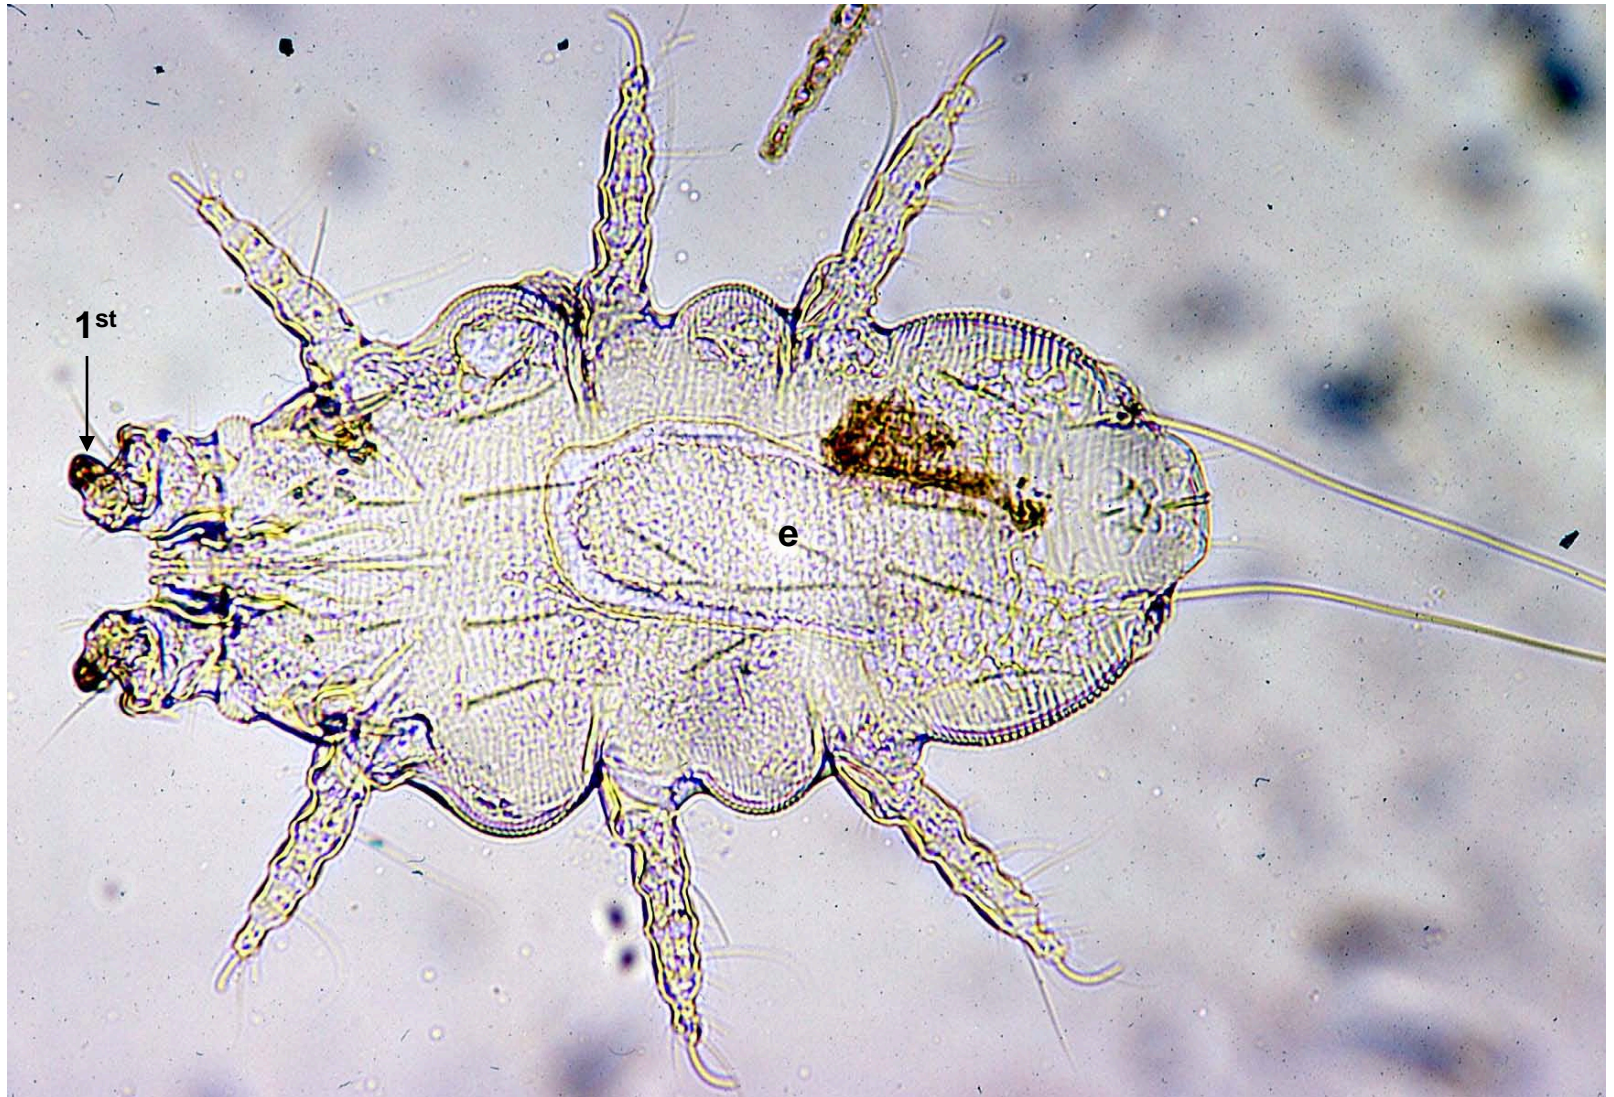

*Myobia musculi*, female. Note finely striated body, 1<sup>st</sup> pair of legs modified for grasping hairs of host, and long posterior setae characteristic of “myobid” mites. Legend: 1<sup>st</sup>, first leg; e, egg.

*Myobia musculi*, female. Box in A enlarged in B.  
Legend: 1<sup>st</sup>, first pair of legs modified for grasping hairs of host;  
h, hypostome;  
e, egg; p, palp.